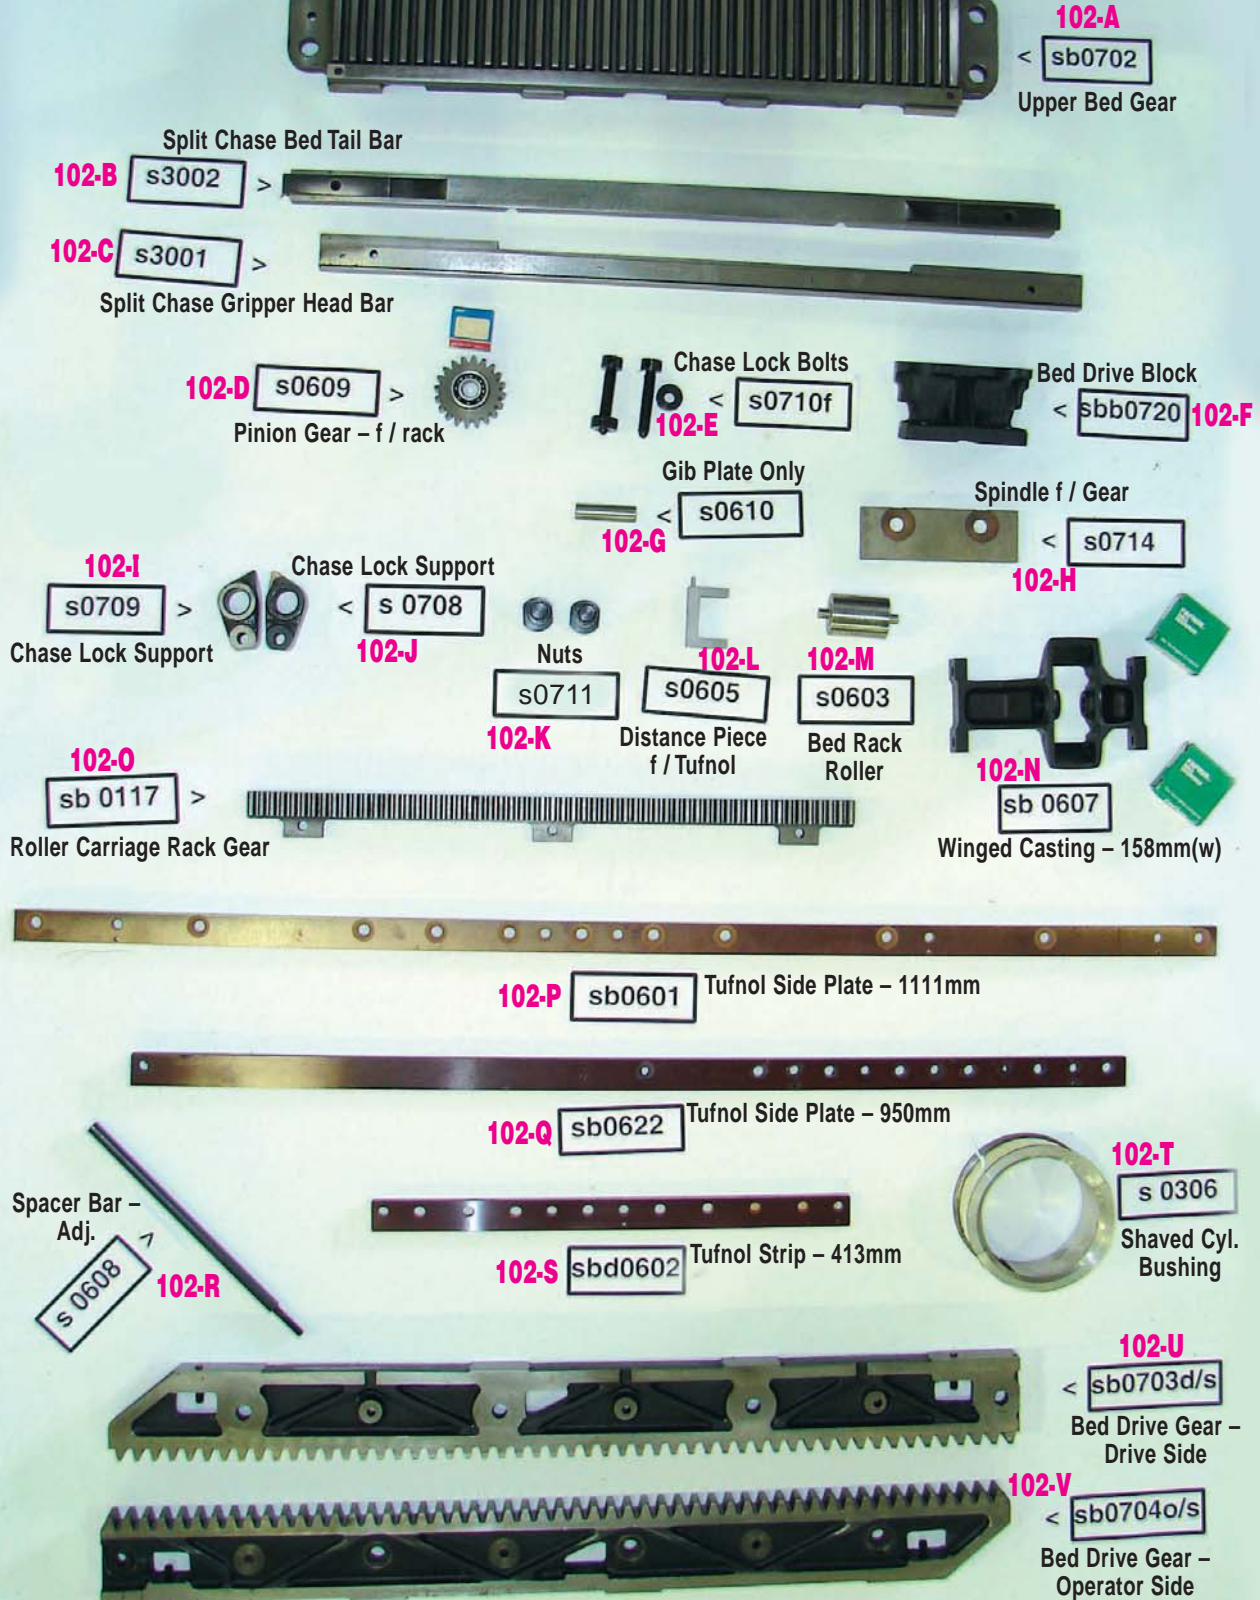

Base / Bed / Chains S-Diecutter

S-SERIES DIECUTTER

BED / BASE

Visit our parts website - www.demersparts.com

Visa

MasterCard

Call Demers Parts Hotline @ 1-800-956-3612 • 727-372-1200