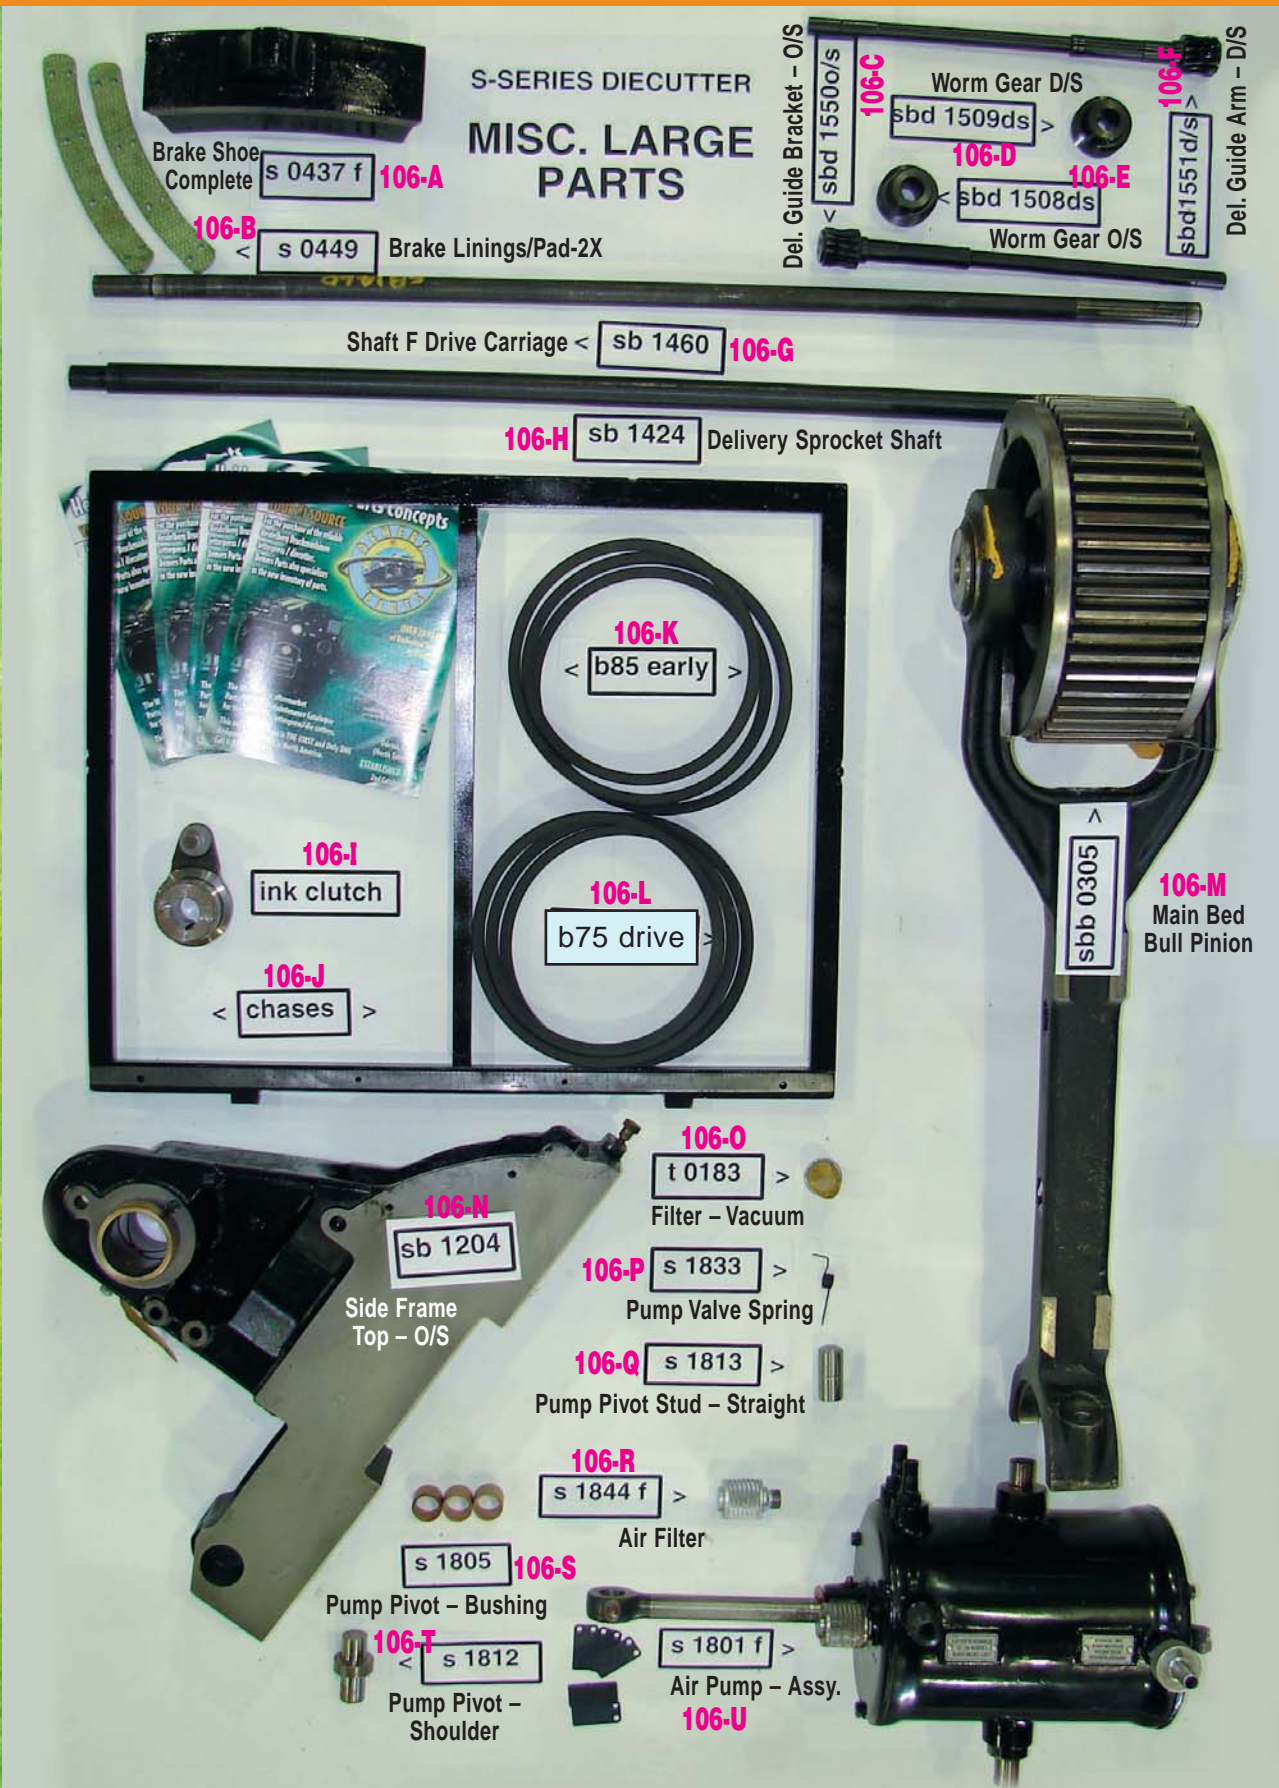

Misc. S-Diecutter

We sell various windmill - 10x15 - 13x18 parts and machines

Visa

MasterCard

Call Demers Parts Hotline @ 1-800-956-3612 • 727-372-1200