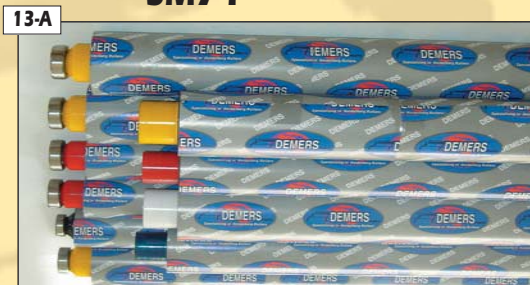

New Bearings
New Steel Core
No Exchange

Complete - Ready to Install
on Ink and Water Rollers

Rollers - D

SM74 - SM52

SM74

Set of 10 Ink Rollers

- 1 Red Form
- 1 Blue Form
- 1 Yellow Form
- 1 White Form
- 3 Yellow Dist.
- 2 Red Dist.
- 1 Black Ink Ductor

SM74

*Alcolor Water Form
75mm ϕ

*No Exchange Core

*Alcolor Water Pan
w/Crown
84.6mm ϕ

Red Ink Form
55.5mm ϕ

Blue Ink Form
60.5mm ϕ

Yellow Ink Form
65.5mm ϕ

White Ink Form
70.5mm ϕ

Red Distributor
54.5mm ϕ

Yellow Distributor
64.5mm ϕ

Black Ink Ductor
52mm ϕ

SM52

Set of 10 Ink Rollers

- 1 Yellow Form
- 1 White Form
- 1 Blue Form
- 1 Red Form
- 4 Green Distributors
- 1 Black Distributor
- 1 Violet Ink Ductor