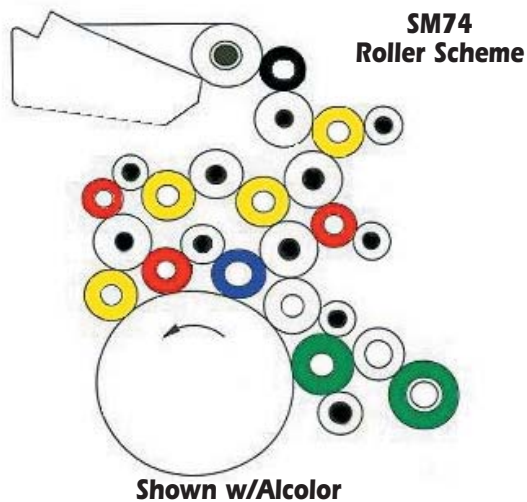

New Bearings
New Steel Core
No Exchange

Complete - Ready to Install
on Ink and Water Rollers

Rollers - D

SM74 - SM52

SM74

Set of 10 Ink Rollers

- 1 Red Form
- 1 Blue Form
- 1 Yellow Form
- 1 White Form
- 3 Yellow Dist.
- 2 Red Dist.
- 1 Black Ink Ductor

SM74

*Alcolor Water Form
75mm ϕ

*No Exchange Core

*Alcolor Water Pan
w/Crown
84.6mm ϕ

Red Ink Form
55.5mm ϕ

Blue Ink Form
60.5mm ϕ

Yellow Ink Form
65.5mm ϕ

White Ink Form
70.5mm ϕ

Red Distributor
54.5mm ϕ

Yellow Distributor
64.5mm ϕ

Black Ink Ductor
52mm ϕ

SM52

Set of 10 Ink Rollers

- 1 Yellow Form
- 1 White Form
- 1 Blue Form
- 1 Red Form
- 4 Green Distributors
- 1 Black Distributor
- 1 Violet Ink Ductor

Blue - 61mm ϕ

Black - 50mm ϕ

Violet - 48mm ϕ (Ink Ductor)

Roller Scheme SM52