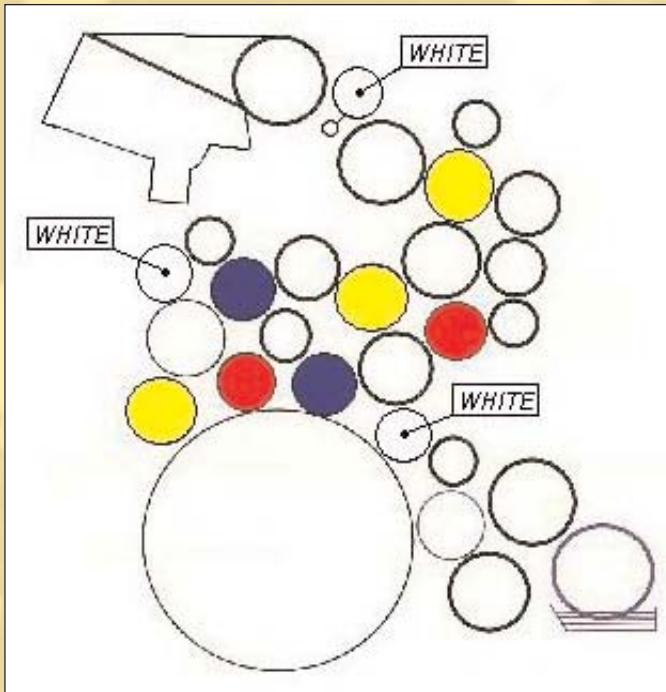

102-72 - Speedmaster Post Drupa 86 > 523-871

102 Speedmaster Post Drupa 102 Standard Dampening

15-A
Water Ductor for
cloth molleton
63mm ϕ

15-B
Water Form
w/Bare back
65mm ϕ

15-C
Water Form for
3-m sleeve
64mm ϕ

15-D
Water Form for
cloth molleton
63mm ϕ

15-I
102
Speedmaster
Ink Rollers
Set of 10

- 3 - White
- 2 - Red
- 2 - Blue
- 3 - Yellow

15-J
White
60mm ϕ

15-K
Red
66mm ϕ

15-L
Blue
72mm ϕ

15-M
Yellow
78mm ϕ

**For Ink Rollers
Post Drupa > 523871**

102 Alcolor

*No Exchange Core

15-N
102 Speedmaster
*Alcolor Water Form
78mm ϕ

15-O
102 Speedmaster
*Alcolor
Water Pan
108mm ϕ

72 Speedmaster - 20 x 28 - Post Drupa

15-P
72
Speedmaster
Ink Rollers
Set of 10

15-G
Water Form for
3-m sleeve
64mm ϕ

15-H
Water Form for
cloth molleton
63mm ϕ

72 Speedmaster - Alcolor

15-U
*72 Speedmaster
Alcolor Water Form 78mm ϕ

15-V
*Alcolor
Water Pan 108mm ϕ

*No Exchange Core