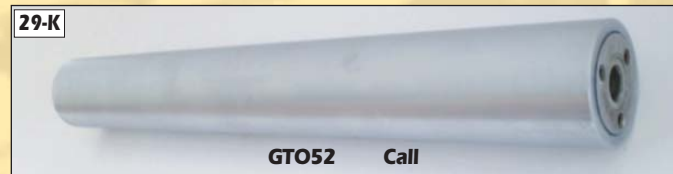

Water – Distributor – Geared – Standard Dampening

Chrome (Shiny Finish)

Matte – (Dull Finish)

Visa

MasterCard

Call Demers Parts Hotline @ 1-800-956-3612 ■ 727-372-1200