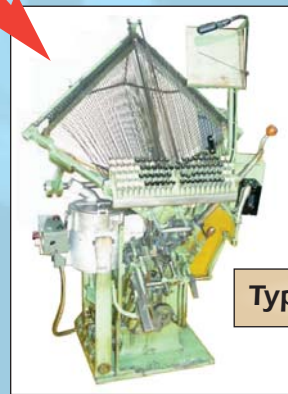

Typograph of Berlin, Germany

The name Heidelberg, its name, use, and trademarks, etc. are the exclusive property of Heidelberg Druckmaschinen, USA worldwide and are expressed here only for reference purposes. This 132 page catalogue, wholly, partly and of all its contents are the property of Demers, Inc. and Demers Parts. Demers is independent and not affiliated with Heidelberg Druckmaschinen, Heidelberg USA, and/or any of its affiliates worldwide.

Any copying and or duplication of this catalogue is strictly forbidden ... under all applicable laws, worldwide ... to include its content, ideas, photos, etc.

Demers, Inc. and Demers Parts collectively reserve their rights to hold itself harmless under the law, of any errors, omissions, changes within this parts catalogue. This 132 page catalogue number 6 supercedes all other Demers catalogues.

Visa

MasterCard

Call Demers Parts Hotline @ 1-800-956-3612 ▪ 727-372-1200