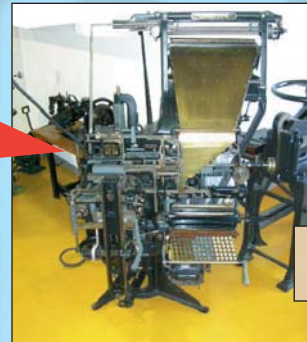

# Demers Antique Press Museum

- Approximately 64 museum pieces here from North America and Europe ... all authentic. Some still workable, all here at Demers Inc.
- The first and perhaps oldest, all metal printing press, year 1823, is the George Clymer Columbian, is showcased here. A second one is year 1844 at the Smithsonian in Washington, DC. A third one is at the home of the original "Bible" at the Gutenberg Museum, Mainz, Germany ... age 1825.
- The foot-peddle operated Carabin Schildnecht from Belgium is an authentic actual working museum piece, age early/mid 1800's.
- The American Linotype and the Heidelberg Windmill are the most common letterpress printing press ever manufactured, hence about all early letterpress print shops had both.
- The Typograph of Germany represented their HOT TYPE machine ...

**FOR SALE**

1823 George Clymer Columbian (British) First all metal printing press

All of our antique machines are for sale. Serious offers are always considered on any of our machines

Carabin Scheldnecht, Belgium, age mid 1800's