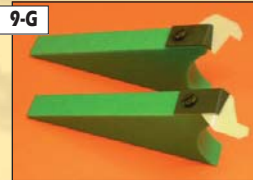

GTO52 - with CPC

9-G

#MV.022.805