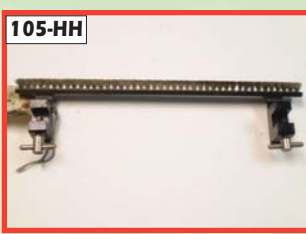

105-EE

Pin  
#S 1277

105-FF

Support Bracket  
#S 1642

105-GG

Cover Plate  
#SBD 0426

105-HH

Brush Complete with Holder  
#S 7330 F

105-II

#S 1258

Note: **RED BOXES** are newly listed products / parts out of location sequence within catalog.