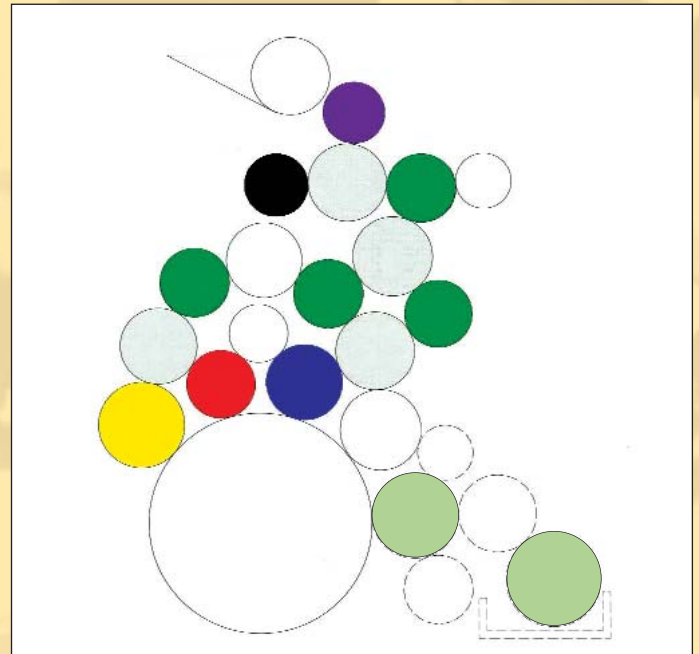

Complete - Ready to Install
on Ink and Water Rollers

Group 13-B Rollers - SM52

Ink Roller Set

- Set of 10 Ink Rollers
- 1 Yellow Form
 - 1 White Form
 - 1 Blue Form
 - 1 Red Form
 - 4 Green Distributors
 - 1 Black Distributor
 - 1 Violet Ink Ductor

SM52

*Alcolor
Water Form Roller

*New Bearings *New Fixtures *No Exchange Core

*Alcolor
Water Pan

*New Bearings *New Fixtures *No Exchange Core

Ink Rollers - Individual

Yellow
68mm ϕ
Ink Form

Red
54mm ϕ
Ink Form

White
64.5mm ϕ
Ink Form

Green
55mm ϕ
Distributor

Blue
61mm ϕ
Ink Form

Black
50mm ϕ
Distributor

Violet
48mm ϕ
(Ink Ductor)

Roller Scheme SM52

Visa

MasterCard