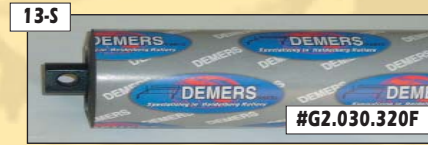

Complete - Ready to Install
on Ink and Water Rollers

Group 13-B Rollers - SM52

Ink Roller Set

- Set of 10 Ink Rollers
- 1 Yellow Form
 - 1 White Form
 - 1 Blue Form
 - 1 Red Form
 - 4 Green Distributors
 - 1 Black Distributor
 - 1 Violet Ink Ductor

SM52

*Alcolor
Water Form Roller

*New Bearings *New Fixtures *No Exchange Core

*Alcolor
Water Pan

*New Bearings *New Fixtures *No Exchange Core

Ink Rollers - Individual

Yellow
68mm ϕ
Ink Form

Red
54mm ϕ
Ink Form

White
64.5mm ϕ
Ink Form

Green
55mm ϕ
Distributor

Blue
61mm ϕ
Ink Form

Black
50mm ϕ
Distributor

Violet
48mm ϕ
(Ink Ductor)

Roller Scheme SM52

Visa

MasterCard