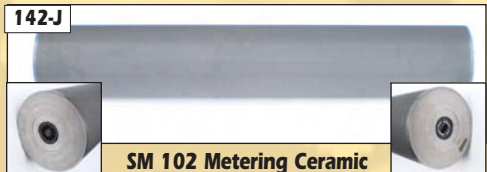

142-D
No Photo Available
Demers Parts Hotline
1-800-956-3612
1-941-505-PART (7278)

Pump
#C4.721.501

Eye
#61.110.1431

SM 102 Metering 6 Bolts Type #C4.721.003 F

SM 102 Metering Quick Removal No Bolts

SM 102 Pan Roller
#K4.721.014 F

OP. S #C4.721.077
with Wash Up Blades

SM 102 Metering Ceramic
Quick Removal No Bolts

D.S. #C4.721.072
with Wash Up Blades

SM 74 Metering Roller
Quick Removal No Bolts

D.S. Wash Up Blades
#C4.721.091
#C4.721.074