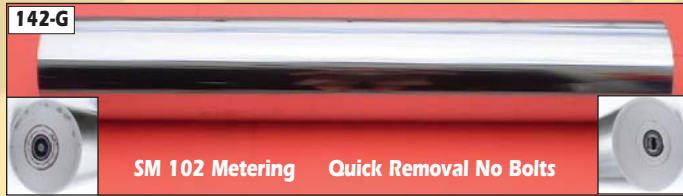

142-D
No Photo Available
Demers Parts Hotline
1-800-956-3612
1-941-505-PART (7278)

Pump
#C4.721.501

Eye
#61.110.1431

SM 102 Metering 6 Bolts Type #C4.721.003 F

SM 102 Metering Quick Removal No Bolts

SM 102 Pan Roller
#K4.721.014 F

OP. S #C4.721.077
with Wash Up Blades

SM 102 Metering Ceramic
Quick Removal No Bolts

D.S. #C4.721.072
with Wash Up Blades

SM 74 Metering Roller
Quick Removal No Bolts

D.S. Wash Up Blades
#C4.721.091
#C4.721.074