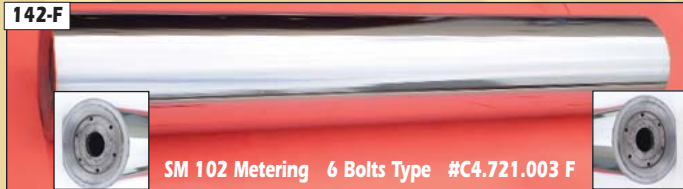

142-D
No Photo Available
Demers Parts Hotline
1-800-956-3612
1-941-505-PART (7278)

Pump
#C4.721.501

Eye
#61.110.1431

SM 102 Metering 6 Bolts Type #C4.721.003 F

SM 102 Metering Quick Removal No Bolts

SM 102 Pan Roller
#K4.721.014 F

OP. S #C4.721.077
with Wash Up Blades

SM 102 Metering Ceramic
Quick Removal No Bolts

D.S. #C4.721.072
with Wash Up Blades

SM 74 Metering Roller
Quick Removal No Bolts

D.S. Wash Up Blades
#C4.721.091
#C4.721.074