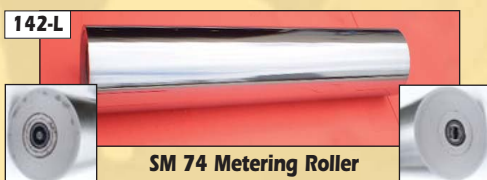

142-D
No Photo Available
Demers Parts Hotline
1-800-956-3612
1-941-505-PART (7278)

Pump
#C4.721.501

Eye
#61.110.1431

SM 102 Metering 6 Bolts Type #C4.721.003 F

SM 102 Metering Quick Removal No Bolts

SM 102 Pan Roller
#K4.721.014 F

OP. S #C4.721.077
with Wash Up Blades

SM 102 Metering Ceramic
Quick Removal No Bolts

D.S. #C4.721.072
with Wash Up Blades

SM 74 Metering Roller
Quick Removal No Bolts

D.S. Wash Up Blades
#C4.721.091
#C4.721.074