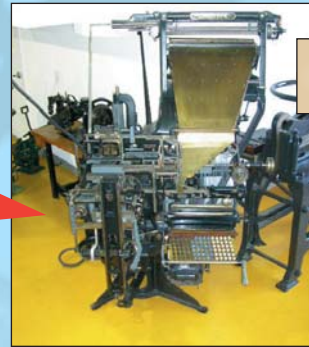

# Legal Disclaimer

See Below

- Approximately 64 museum pieces here from North America and Europe ... all authentic. Some still workable, all here at Demers Inc.
- The first and perhaps oldest, all metal printing press, year 1823, is the George Clymer Columbian, is showcased here. A second one is year 1844 at the Smithsonian in Washington, DC. A third one is at the home of the original "Bible" at the Gutenberg Museum, Mainz, Germany ... age 1825.
- The foot-peddle operated Carabin Schildnecht from Belgium is an authentic actual working museum piece, age early/mid 1800's.
- The American Linotype and the Heidelberg Windmill are the most common letterpress printing press ever manufactured, hence about all early letterpress print shops had both.
- The Typograph of Germany represented their HOT TYPE machine ...

**FOR SALE**

**1823 George Clymer Columbian (British) First all metal printing press**

All of our antique machines are for sale. Serious offers are always considered on any of our machines

**Carabin Scheldnecht, Belgium, age mid 1800's**