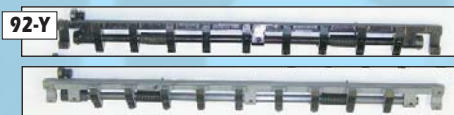

Side Guide
Movement Spring
#KS 2236F

Sheet Smoothers

#KOR 1779F Longer

Feeder Arm L&R

#KOR 1779F

Bracket Only

Chain Guide

Delivery #08.014.020

Backsprings

#T 2214

Foot weight

#S 1730

Call for relays
Type: DLS 10A-1

Relays
See page 82

Chases – Call

Delivery Cables

#KS 1539

All Jackets

See page 96

Delivery Gripper Bar Assembly

See page 56

Delivery Grip Finger

Rubber Tipped #S 1404F

Drive Belts