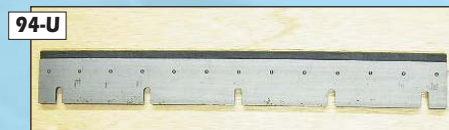

Ink Washup Blade/s

10x15 #T 06105F
13x18 #GT 06105F